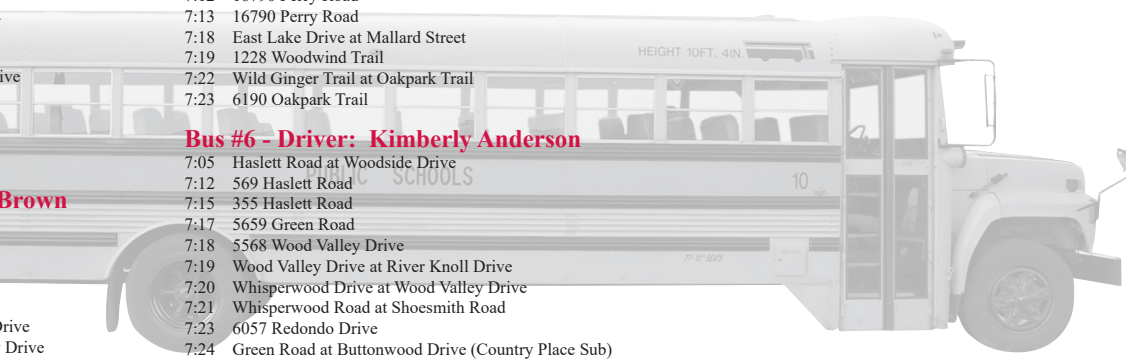

Bus #9 - Driver: Tamayra Beckner

7:12 Lake Lansing Road at Cypress Street
7:17 Pine Hollow Drive at English Oak Drive
7:18 6760 English Oak Drive at Broadview Drive
7:19 16921 Broadview Drive
7:20 Broadview Drive at Black Walnut Lane
7:22 Broadview Drive at White Clover Drive
7:23 Broadview Drive at Periwinkle Drive

Bus #10 - Driver: Nina VanBuren

7:16 10236 Corcoran at Kyle Street
7:21 Dutch Hills - East End
7:24 Dutch Hills - West End

Bus #11 - Driver: Gloria Lee

7:09 7388 Coleman Road
7:09 7250 Coleman Road
7:09 7185 Coleman Road
7:12 7221 State Road
7:17 16430 Park Lake Road (Oak Island)
7:22 6559 Brassie Shot Road
7:24 Coleman Road at Chadwell Road
7:25 7226 Coleman Road
7:26 7204 Coleman Road
7:26 7448 Coleman Road
7:27 16704 Marsh Road

Bus #17 - Driver: Vickie Brown

7:04 Cornell Road at Buckingham Road
7:10 721 Piper Road
7:11 Piper Road at Earliglow Lane
7:17 136 East Newman Road

Bus #18 - Driver: Jennifer Brodberg

7:06 2208 Haslett Road
7:08 Westminster Way at Kings Cross South
7:09 Barnsbury Road at Westminster Way
7:10 5957 Westminster Way at Barnsbury Way
7:12 5990 Everett Lane at York Way
7:14 Lake Lansing Road at West Sleepy Hollow Lane
7:16 2196 Raby Road
7:17 2386 Raby Road
7:24 1905 Haslett Road
7:25 Raby Road at Wild Iris Lane
7:26 Raby Road at Star Flower Drive

Bus #20 - Driver: Terrance Remus

7:02 5890 Green Road
7:03 Shoemsmith Road/Summerfield Lane
7:06 537 Gulick Road
7:07 850 Gulick Road
7:08 921 Gulick Road